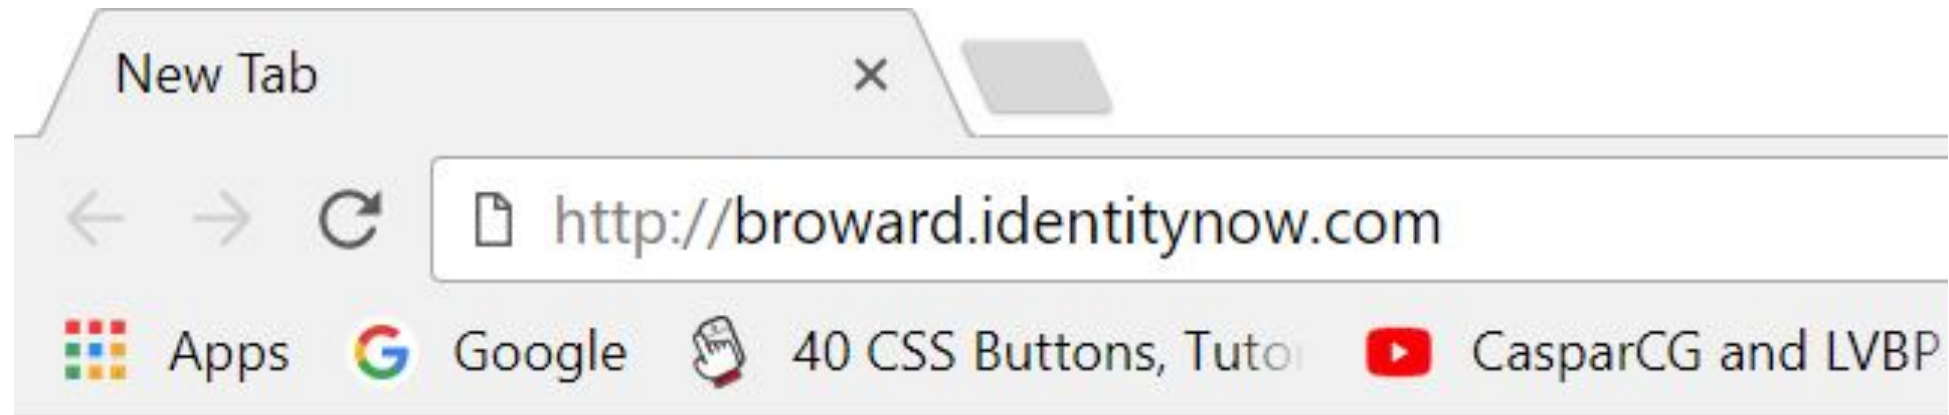

**Home Access
For Students**

In the address bar, type the following address to go to Broward's Single-Sign-On:

<http://broward.identitynow.com>

Login to Single-Sign-on with the following credentials:
Student number and password.

Sign in with your user name

[Sign In Help](#) ▾

Sign In

You are now At the Single-Sign-On Launchpad. Click on the iReady icon to launch it.

The image shows a screenshot of the Broward County Public Schools Single-Sign-On Launchpad. The launchpad is a grid of application icons. A red circle highlights the iReady icon, with a red arrow pointing to it. Below the launchpad, a browser window shows the iReady student dashboard. The dashboard has a purple background with a chevron pattern. It features two main buttons: 'Reading' with a book icon and 'Math' with a math symbols icon. At the bottom, there is a button labeled 'Choose a subject' and a cartoon illustration of a girl's head.